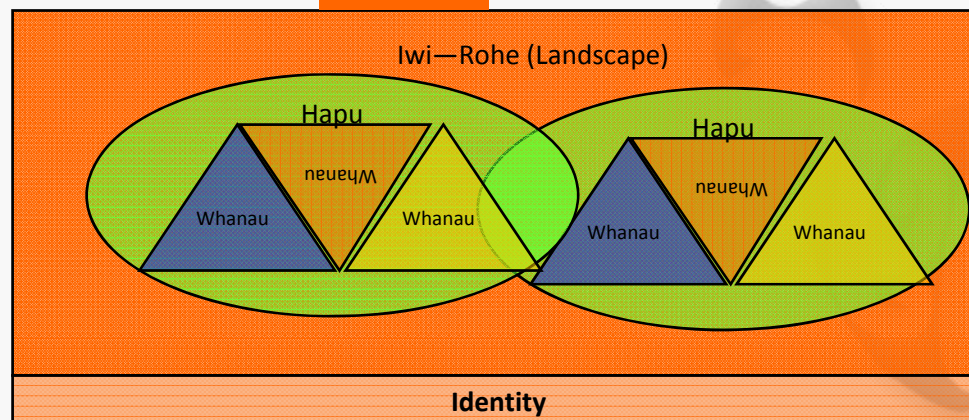

Ranga: He Tahuhu matua

Generic Knowledge Forms; other notions of knowledge; Principles and Values

Matauranga Māori; Principles and Values; Identity, Manaaki, kaitiaki, waiata,

Matauranga a Iwi
Application of the
principles and values from
Matauranga Maori

Mātauranga papa