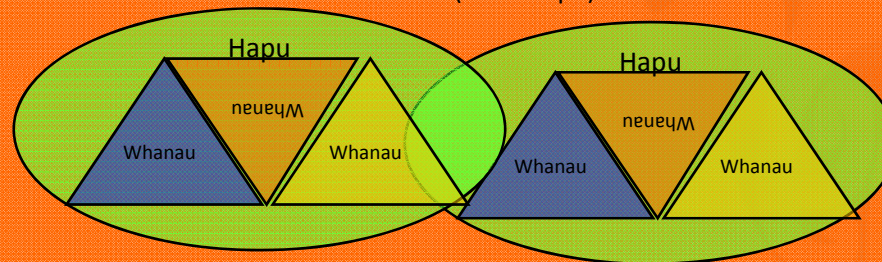

Kaupapa Māori

Matauranga a Iwi
Application of the
principles and values from
Matauranga Maori

Ranga: He Tahuhu matua: Whakapapa

Whakapapa

Ranga: He Tahuhu matua: Mauri

Whakapapa

Mauri

Ranga: He Tahuhu matua: Kaupapa Māori Toi Whakaaro

Timata i te
kura mai
konei

Ranga: He Tahuhu matua: Kaupapa Māori Toi Whakaaro

Generic Knowledge Forms; other notions of knowledge; Principles and Values

Kaupapa Māori

Matauranga Māori; Principles and Values; Identity, Manaaki, kaitiaki, waiata,

Kaupapa Māori

Matauranga a Iwi
Application of the
principles and values from
Matauranga Maori

Ka kuhu ki
te kura
mai konei

Iwi—Rohe (Landscape)

Identity

Ranga

Ranga

Ranga